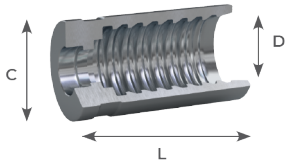

HAH - Ferrules for 6SWHX hoses

Carbon steel Part no	AISI 316L part no	Description	Minimum pack quantity	Hose size	C (mm)	D (mm)	L (mm)
HAH131		5/16 FERRULE HELIX 6SWHX	10	DN8	29.2	21	66.5
HAH151		1/2 FERRULE HELIX 6SWHX	10	DN12	28.4	37.6	75