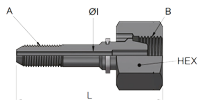

Torpedo HP | Female BSPP 24/60

零件号	产品描述	Side A	Side B	ID	HEX	L	MAWP
D80MT04 FS0201	1/4 M-HP*|F-B246 1/8 PT 316D	1/4	1/8	2.6	5/8 | 16	65	PT
D80MT06 FS0401	3/8 M-HP*|F-B246 1/4 PT 316D	3/8	1/4	3.7	3/4 | 19	83	PT
D80MT06 FS0601	3/8 M-HP*|F-B246 3/8 PT 316D	3/8	3/8	3.7	1 | 26	90	PT

为提高产品性能和可靠性，所示尺寸和数值可在不事先通知的情况下更改。

Transfer Oil S.p.A.对本规格表中出现的错误不承担任何责任。

文本日期: 26/05/2026

www.transferoil.com