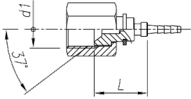

SBC - JIC FEMALE 7/16

STRAIGHT FEMALE JIC 37°

| Carbon steel Part no | AISI 316L part no | Description | Minimum pack quantity | Hose size | Thread F | | |
|----------------------|-------------------|------------------|-----------------------|-----------|----------|----|------|
| SBCIAC | | 7/16 F-JIC C DN2 | 20 | DN2 | 2.0 | 20 | 7/16 |
| SBCIAM | | 7/16 F-JIC C DN4 | 20 | DN4 | 4.0 | | 7/16 |